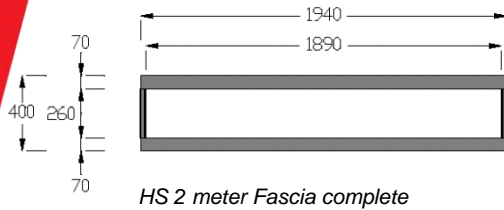

RAI AMSTERDAM

15 – 18 SEPTEMBER 2023

Standard Shell Scheme

Standard Shell Scheme

- Standard white system walls (2.5m high)
 - White Fascia (40cm high)
 - Company name and stand number on the fascia panel
 - Dark blue carpet tiles
 - Aluminium LED spotlight (15W) – one spotlight for every 4m²
 - 3 kW (13A) daytime power supply including one double wall socket
 - Basic stand cleaning
- Shell scheme stands that are 5m or wider will need additional posts installed to support the fascia. Upon request, the shell scheme contractor RAI Exhibitor Services will be able to supply a technical drawing showing the support post position.

Shell Scheme System Dimensions

Shell Scheme Fascias

HS 2 meter Fascia complete

HS pole

HS beam top+bottom

HS 3 meter Fascia complete

HS 4 meter Fascia complete

* All Dimensions in mm – panels standard white