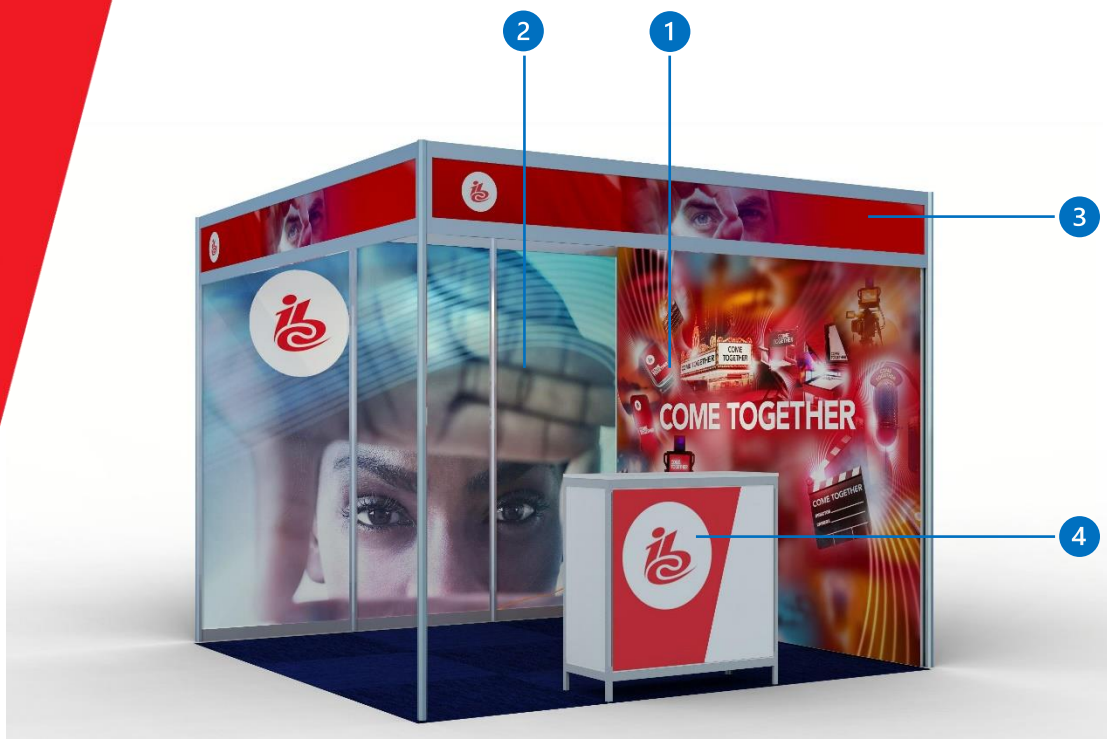

RAI AMSTERDAM

15 – 18 SEPTEMBER 2023

Standard Shell Scheme

Standard Shell Scheme

- Standard white system walls (2.5m high)
 - White Fascia (40cm high)
 - Company name and stand number on the fascia panel
 - Dark blue carpet tiles
 - Aluminium LED spotlight (15W) – one spotlight for every 4m²
 - 3 kW (13A) daytime power supply including one double wall socket
 - Basic stand cleaning
- Shell scheme stands that are 5m or wider will need additional posts installed to support the fascia. Upon request, the shell scheme contractor RAI Exhibitor Services will be able to supply a technical drawing showing the support post position.

Fixing on melamine / vinyl panels is permitted by:
DOUBLE SIDED TABS PROVIDED BY RAI

If you ignore the do's & don'ts, this has financial consequences.

Shell Scheme Upgrade Options

Shell Scheme - Upgrade options

- 1 Lockable Storage
- 2 Shelves 990x300 mm (straight / sloping)
- 3 Pegboard Panel
- 4 Wall Mount Bracket (for installing screens up to 55")

Upgrade items can be ordered via the RAI Exhibitor Services Webshop - [click here](#)
For questions, please contact the RAI Exhibitor Services department

☎ 0031 20 549 1928
exhibitorservices@rai.nl

Shell Scheme Upgrade Options - Graphics

- 1 Full colour print on fabric in slimframe
- 2 Full colour print on 3mm panels
- 3 Full colour fascia infill
- 4 Full colour print on desk