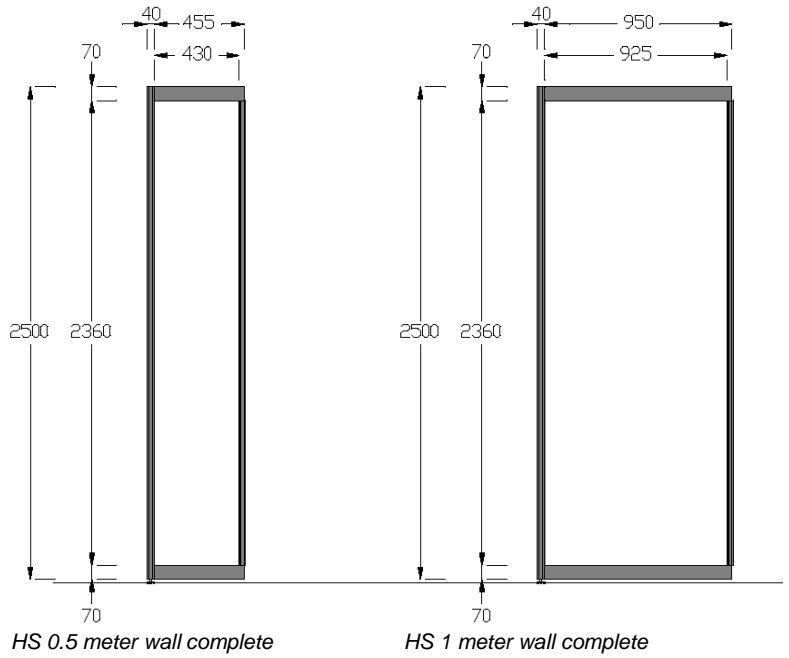

RAI AMSTERDAM

15 – 18 SEPTEMBER 2023

Standard Shell Scheme

Standard Shell Scheme

- Standard white system walls (2.5m high)
 - White Fascia (40cm high)
 - Company name and stand number on the fascia panel
 - Dark blue carpet tiles
 - Aluminium LED spotlight (15W) – one spotlight for every 4m²
 - 3 kW (13A) daytime power supply including one double wall socket
 - Basic stand cleaning
- Shell scheme stands that are 5m or wider will need additional posts installed to support the fascia. Upon request, the shell scheme contractor RAI Exhibitor Services will be able to supply a technical drawing showing the support post position.

Shell Scheme System Dimensions

Shell Scheme Fascias

HS 2 meter Fascia complete

HS pole

HS beam top+bottom

HS 3 meter Fascia complete

HS 4 meter Fascia complete

* All Dimensions in mm – panels standard white