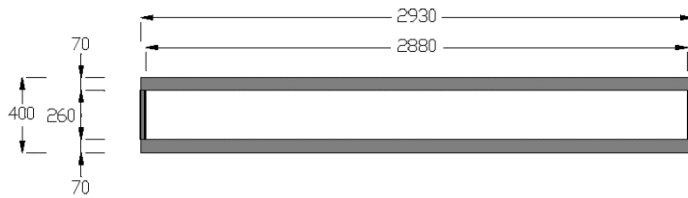

RAI AMSTERDAM

15 – 18 SEPTEMBER 2023

Standard Shell Scheme

Standard Shell Scheme

- Standard white system walls (2.5m high)
 - White Fascia (40cm high)
 - Company name and stand number on the fascia panel
 - Dark blue carpet tiles
 - Aluminium LED spotlight (15W) – one spotlight for every 4m²
 - 3 kW (13A) daytime power supply including one double wall socket
 - Basic stand cleaning
- Shell scheme stands that are 5m or wider will need additional posts installed to support the fascia. Upon request, the shell scheme contractor RAI Exhibitor Services will be able to supply a technical drawing showing the support post position.

Shell Scheme System Dimensions

Shell Scheme Fascias

HS 2 meter Fascia complete

HS pole

HS beam top+bottom

HS 3 meter Fascia complete

HS 4 meter Fascia complete

* All Dimensions in mm – panels standard white