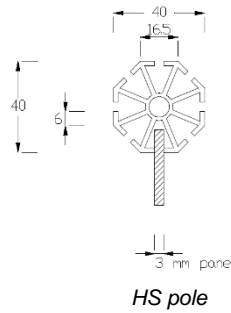

RAI AMSTERDAM

15 – 18 SEPTEMBER 2023

Standard Shell Scheme

Standard Shell Scheme

- Standard white system walls (2.5m high)
 - White Fascia (40cm high)
 - Company name and stand number on the fascia panel
 - Dark blue carpet tiles
 - Aluminium LED spotlight (15W) – one spotlight for every 4m²
 - 3 kW (13A) daytime power supply including one double wall socket
 - Basic stand cleaning
- Shell scheme stands that are 5m or wider will need additional posts installed to support the fascia. Upon request, the shell scheme contractor RAI Exhibitor Services will be able to supply a technical drawing showing the support post position.

Shell Scheme System Dimensions

Shell Scheme Fascias

HS 2 meter Fascia complete

HS pole

HS beam top+bottom

HS 3 meter Fascia complete

HS 4 meter Fascia complete

* All Dimensions in mm – panels standard white