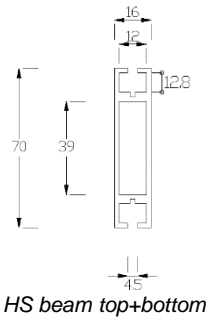

RAI AMSTERDAM

15 – 18 SEPTEMBER 2023

Standard Shell Scheme

Standard Shell Scheme

- Standard white system walls (2.5m high)
 - White Fascia (40cm high)
 - Company name and stand number on the fascia panel
 - Dark blue carpet tiles
 - Aluminium LED spotlight (15W) – one spotlight for every 4m²
 - 3 kW (13A) daytime power supply including one double wall socket
 - Basic stand cleaning
- Shell scheme stands that are 5m or wider will need additional posts installed to support the fascia. Upon request, the shell scheme contractor RAI Exhibitor Services will be able to supply a technical drawing showing the support post position.

Shell Scheme System Dimensions

Shell Scheme Fascias

HS 2 meter Fascia complete

HS pole

HS beam top+bottom

HS 3 meter Fascia complete

HS 4 meter Fascia complete

* All Dimensions in mm – panels standard white