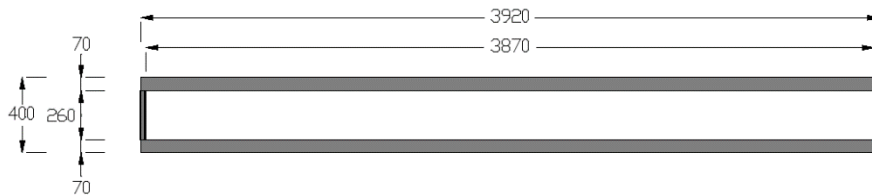

RAI AMSTERDAM

15 – 18 SEPTEMBER 2023

Standard Shell Scheme

Standard Shell Scheme

- Standard white system walls (2.5m high)
 - White Fascia (40cm high)
 - Company name and stand number on the fascia panel
 - Dark blue carpet tiles
 - Aluminium LED spotlight (15W) – one spotlight for every 4m²
 - 3 kW (13A) daytime power supply including one double wall socket
 - Basic stand cleaning
- Shell scheme stands that are 5m or wider will need additional posts installed to support the fascia. Upon request, the shell scheme contractor RAI Exhibitor Services will be able to supply a technical drawing showing the support post position.

Shell Scheme System Dimensions

Shell Scheme Fascias

HS 2 meter Fascia complete

HS pole

HS beam top+bottom

HS 3 meter Fascia complete

HS 4 meter Fascia complete

* All Dimensions in mm – panels standard white